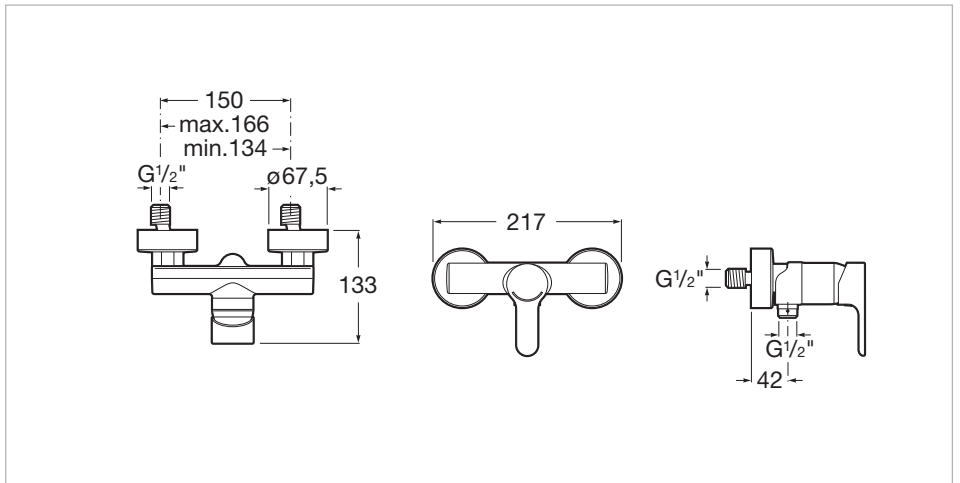

Wall-mounted shower mixer, no accessories

Application place: Shower
Faucet type: Single-lever
Finish: Chrome
Flow rate (l/min - 3 bar): 12
Handle position: Lateral
Installation type: Wall-mounted
Sustainable product
Type of cartridge: Ceramic

Design, functionality and breadth of range. The collection, with its neutral, pure lines, offers a wide variety of sizes. The combination of this series' products will give you astonishing results in all kind of bathroom spaces.

Technical drawings

His work has been selected on a number of occasions for the FAD Awards. In 2001, he was awarded its Silver Delta for the Atlas series of lamps made by Maset Iluminación, and received another in 2004 for the Neón de Luz luminaire, again produced by Maset Iluminación.