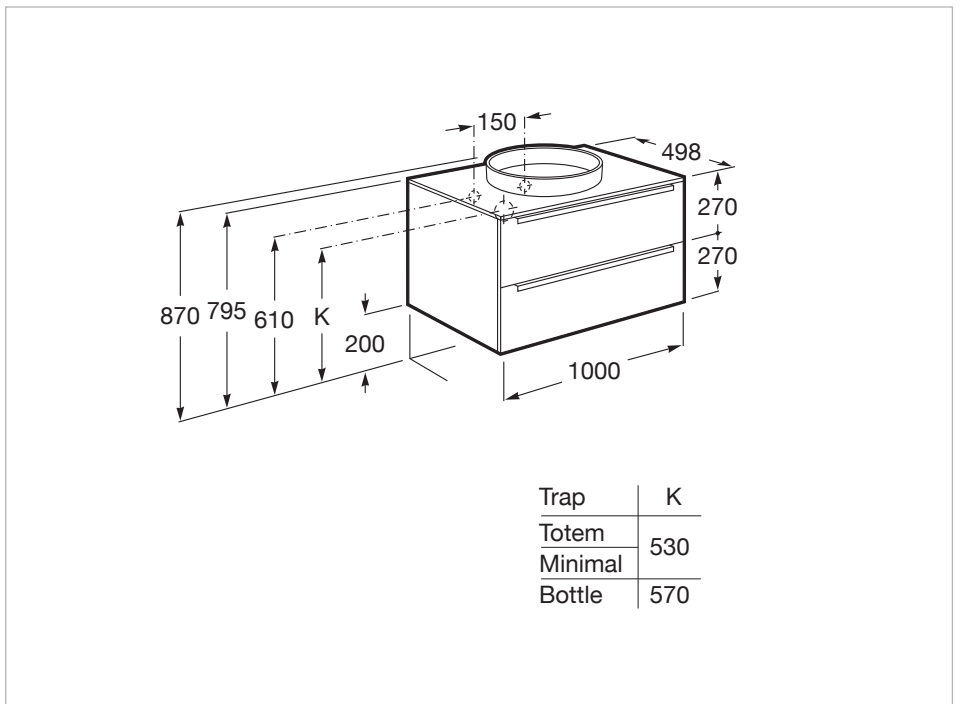

Technical drawings