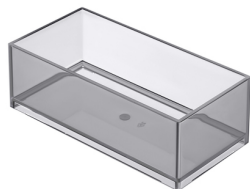

## Organizing box

---

### Dimensions

---

Length: 100 mm.

Width: 208 mm.

Height: 56 mm.

Three shapes, multiple combinations, ample possibilities. This vitreous china and furniture collection, with 3 design lines -Round (round), Soft (with soft angles) and Square (square)-, which can be perfectly combined, will bring life to bathroom spaces in any style.