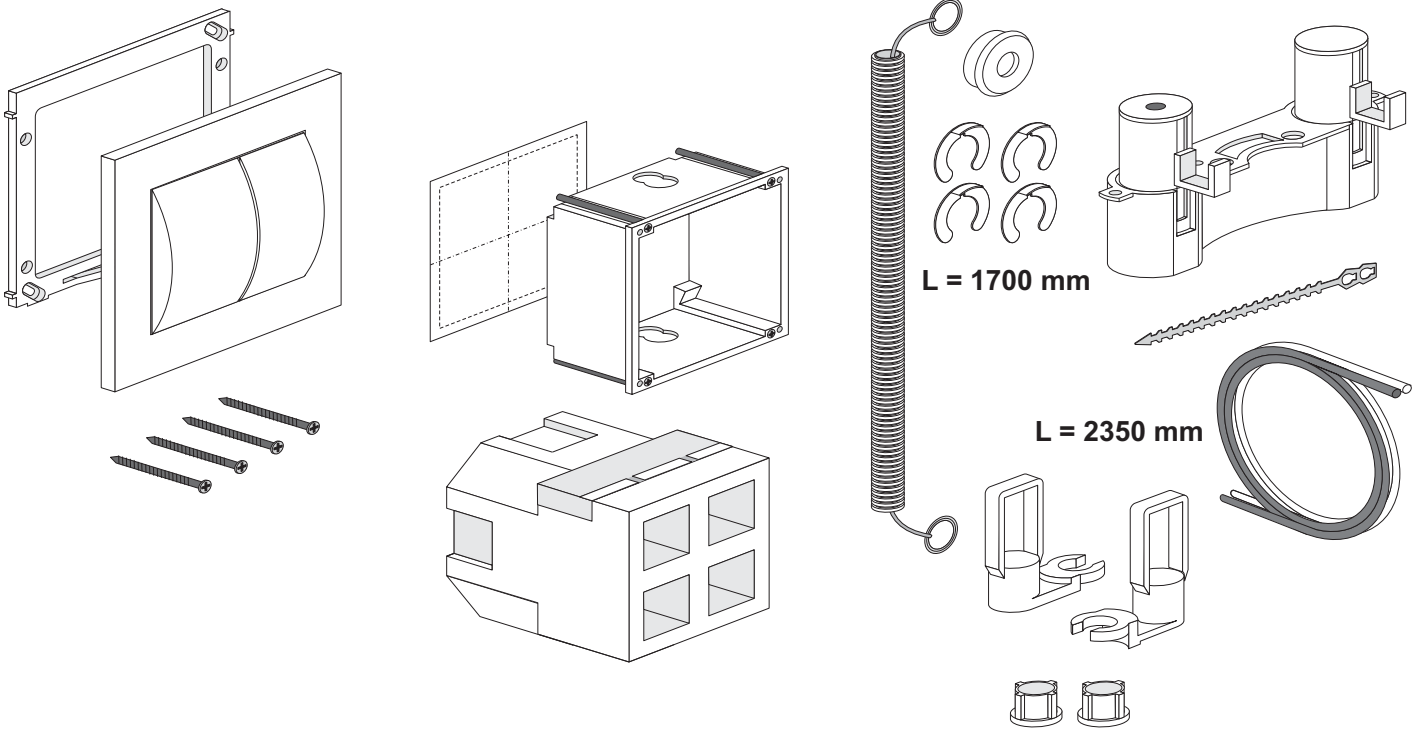

N1 DUAL WHITE

PNEUMATIC VALVE

PM-308-26--0000-1/15